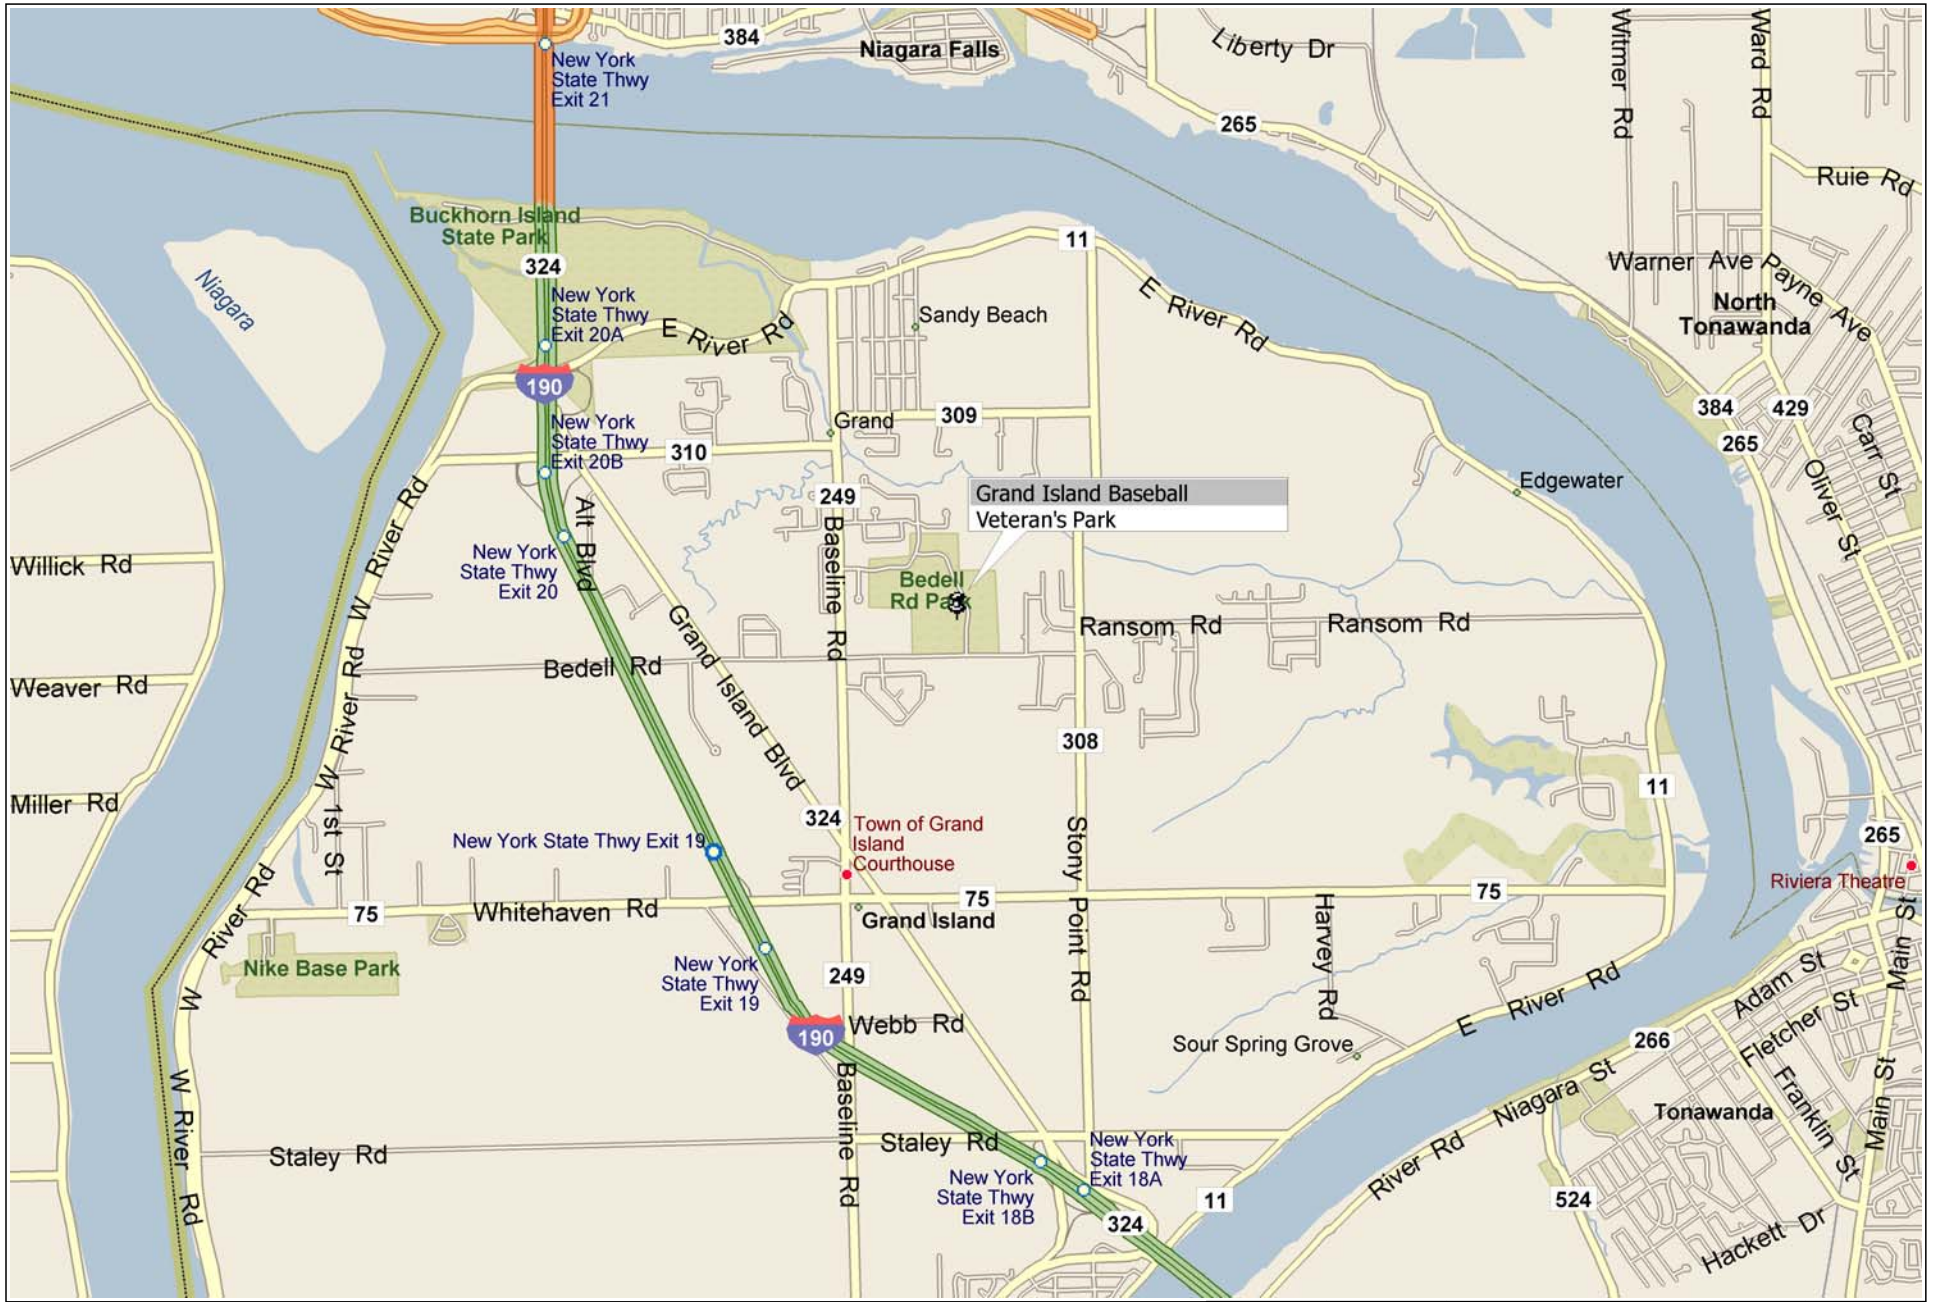

Grand Island Baseball - Veteran's Park

0 mi 1 2 3